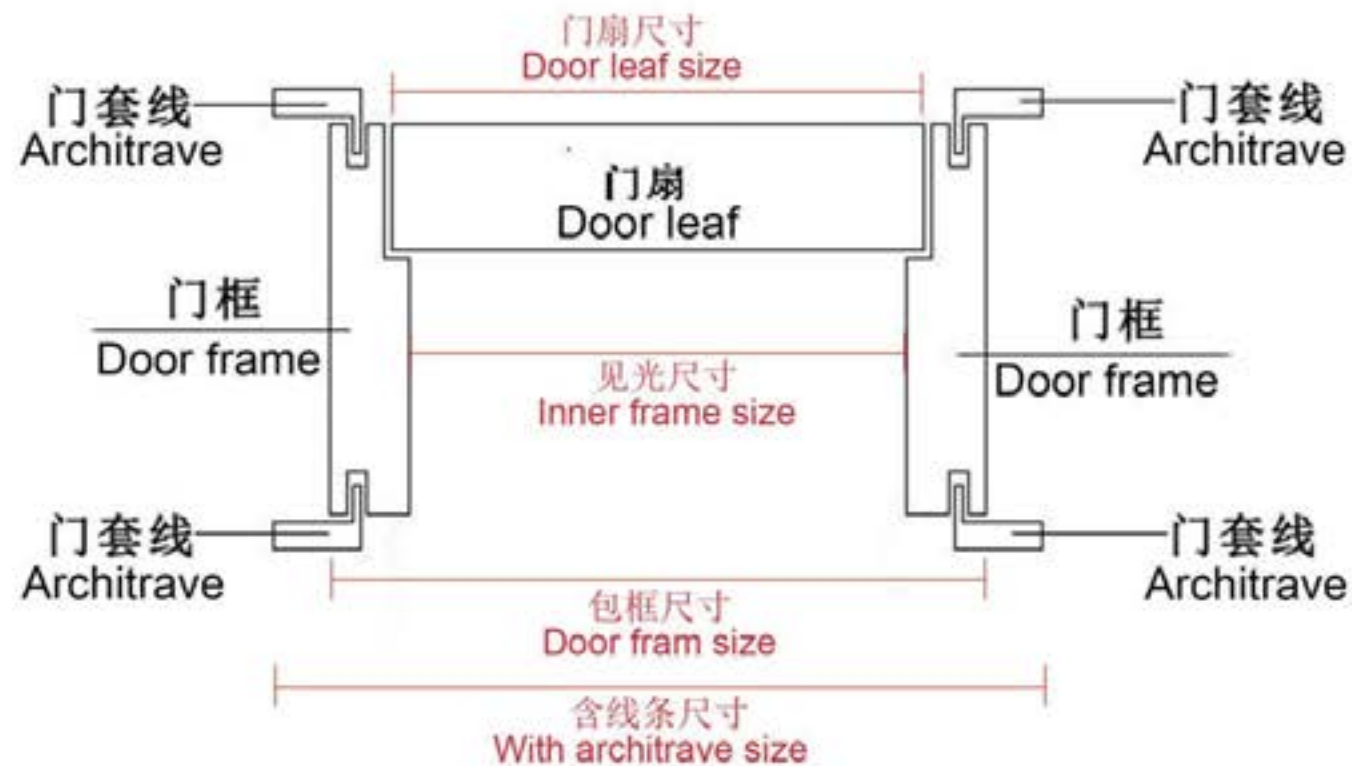

# 测量尺寸

## Measurement

选择左/中/右三个点进行测量, 选择最小的尺寸为准。

Select the left/middle/right points for measurement, choose the smallest one.

选择上/中/下三个点进行测量, 选择最小的尺寸为准。

Select the upper/middle/lower points for measurement, choose the smallest one.

选择上/中/下三个点进行测量, 选择最大的尺寸为准。

Select the upper/middle/lower points for measurement, choose the biggest one.

# 尺寸类型 Dimension Type